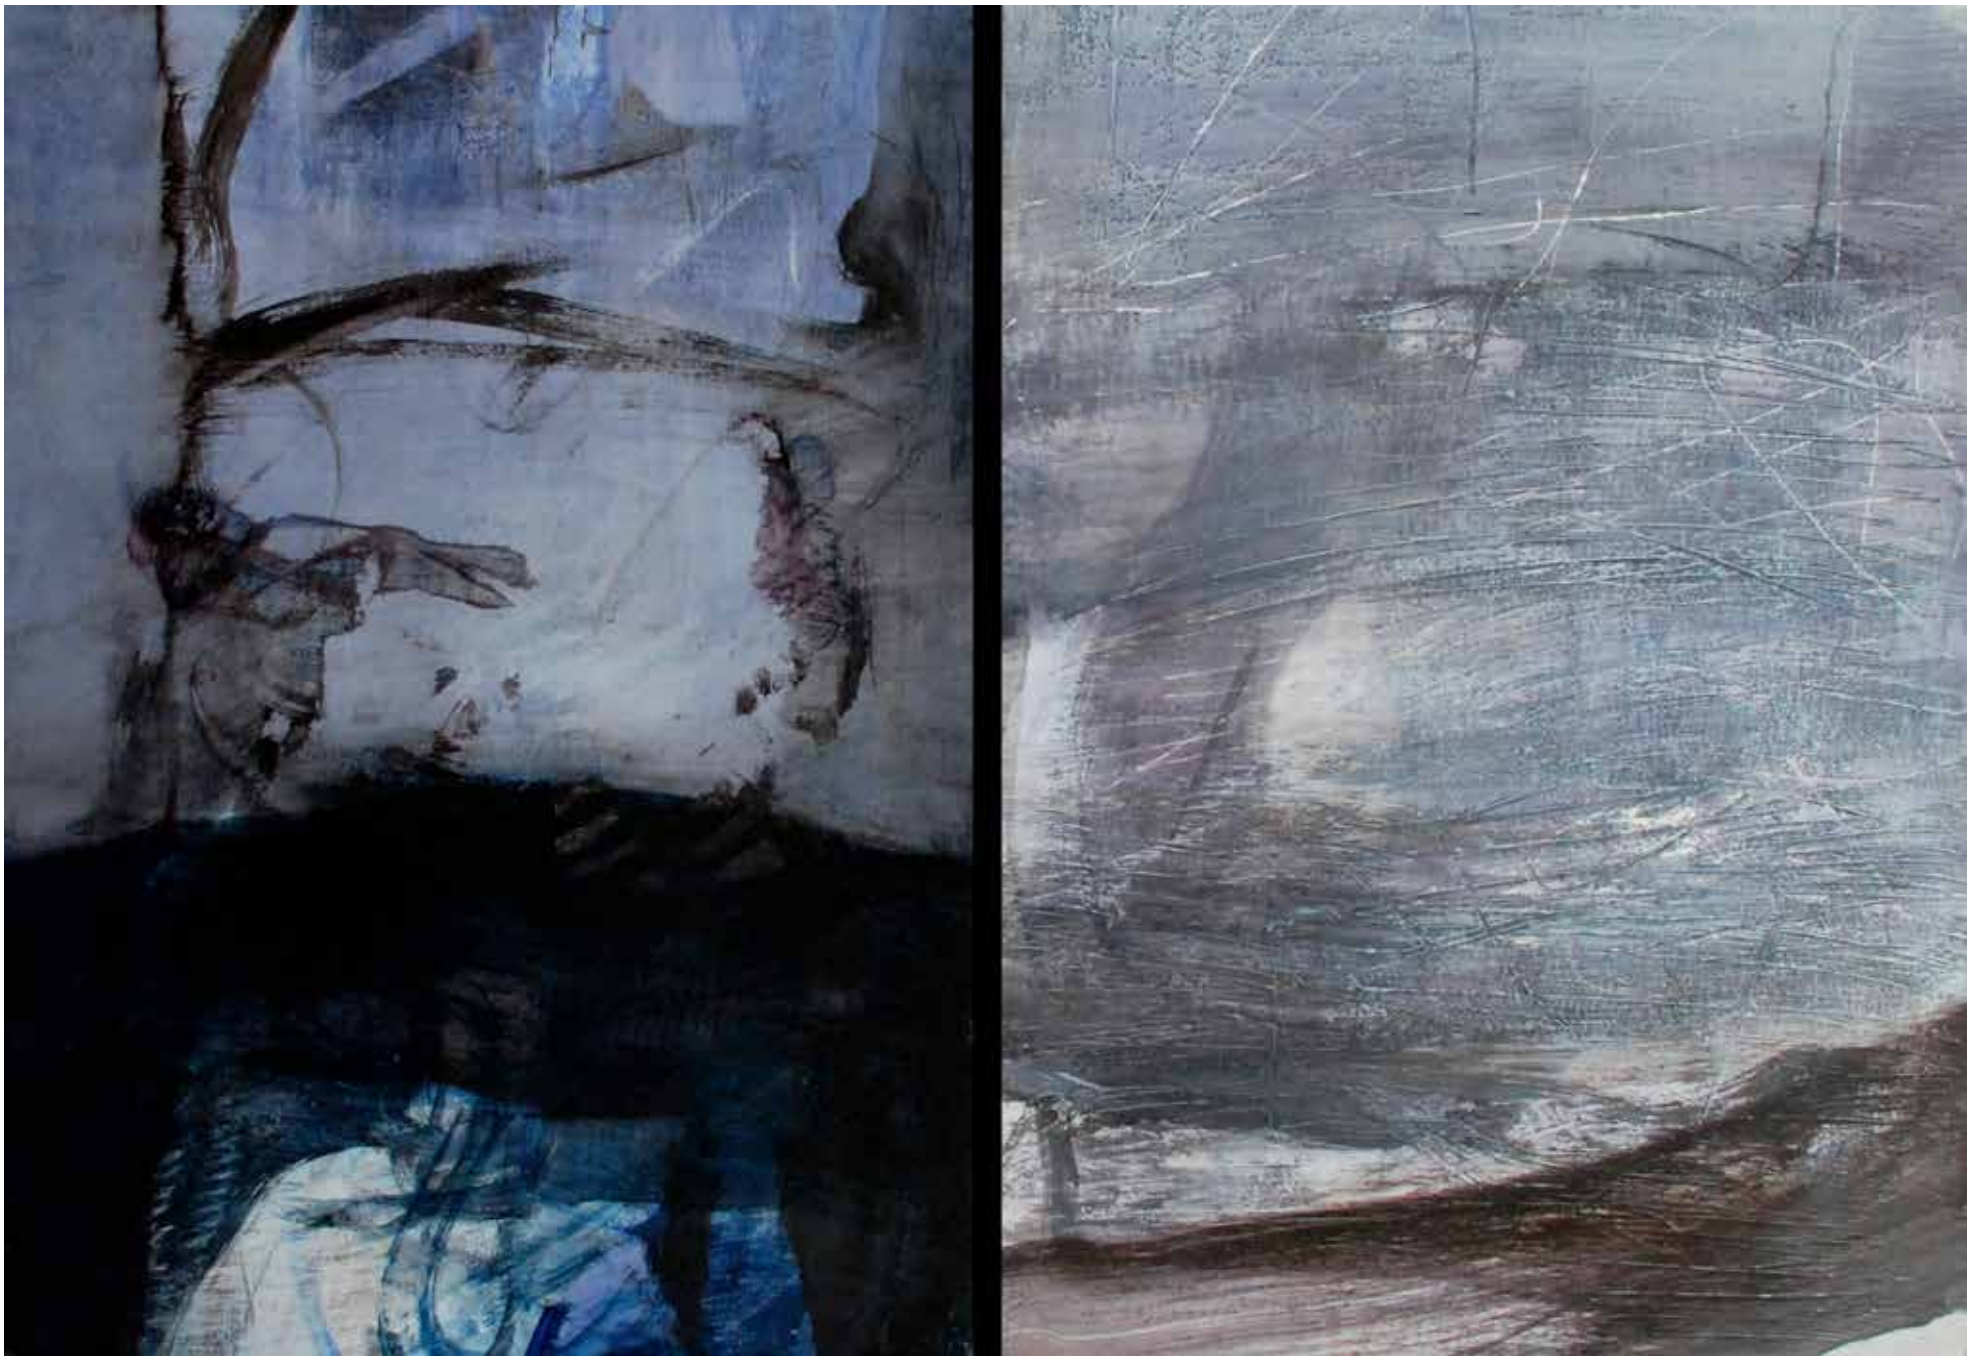

The image consists of two panels. The left panel shows a dark, abstract painting with a central, lighter, textured area. The right panel is a zoomed-in view of a section of the painting, showing dense, vertical, textured strokes in shades of brown, black, and white. The text "Zoom dell'Anima" is overlaid in white on the right panel.

Zoom dell'Anima

Un'insolita pioggia, 2009. Tecnica mista su tela 100x100 cm cad.

Zoom dell'anima - dittico - 2006. Tecnica mista su tela - 41,2x31,5 cm

Zoom dell'anima - dittico - 2005. Tecnica mista su carta incollata su tavola, 70x100 cm